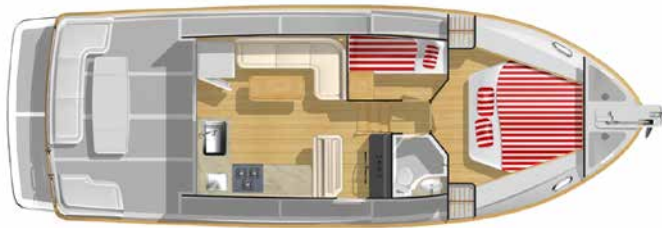

INTEGRITY

MOTOR YACHTS THE NAME SAYS IT ALL

INTEGRITY 380 SEDAN

SPECIFICATIONS

Length (LOA)	38' 0"	Fuel Capacity	1,135 Litres
Beam	13' 6"	Water Capacity	530 Litres
Draft	3' 8"	Bow Tank	250 Litres
Displacement	10,000 kg		

*Specifications subject to change without notice dependent on component availability.

340 SEDAN • 380 SEDAN • 380 FLYBRIDGE • 440 SEDAN • 440 FLYBRIDGE

INTEGRITY 380 SEDAN

Standard: Twin Cabin

Optional: Single Cabin Layout